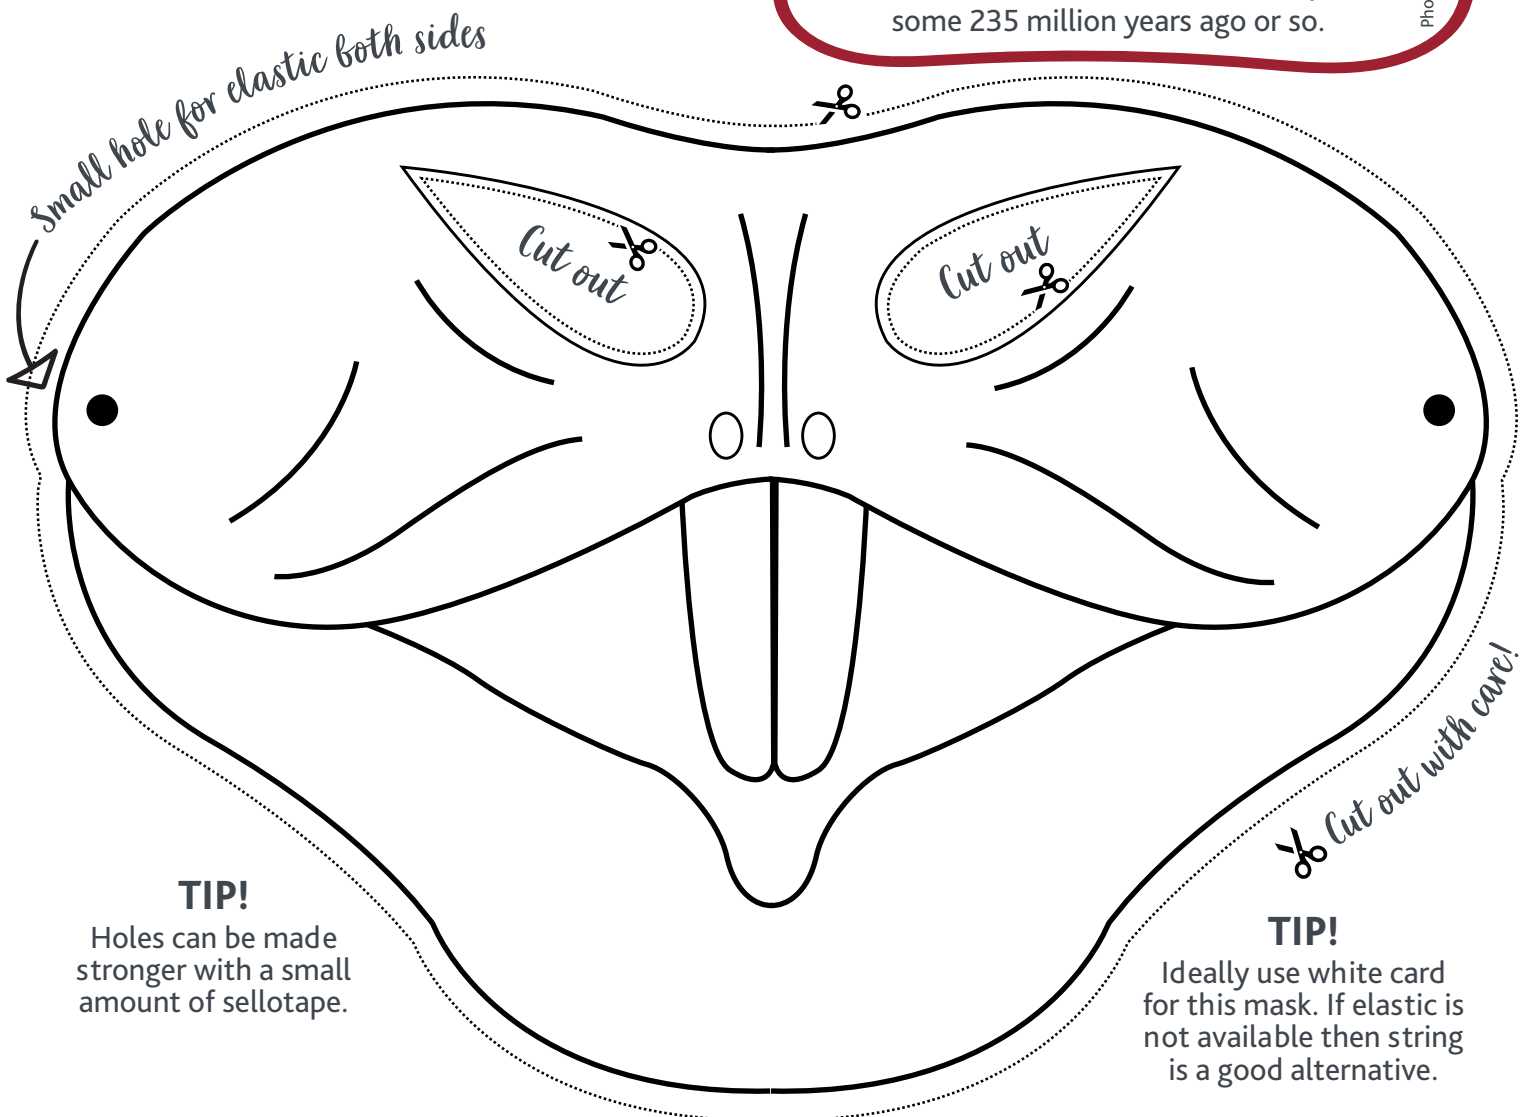

# RHYNCHOSAURS MASK

Cut out and colour in your very own Rhynchosaur mask.

When done send us a photo of you wearing your mask for our gallery!

**DID YOU KNOW?**

Photo courtesy of Clinton Devon Estates

Rhynchosaurs were reptiles that roamed across East Devon in the Mid Triassic period some 235 million years ago or so.

**TIP!**

Holes can be made stronger with a small amount of sellotape.

**TIP!**

Ideally use white card for this mask. If elastic is not available then string is a good alternative.

Email your photos of you wearing your masks to [caroline.pearce@jurassiccoast.org](mailto:caroline.pearce@jurassiccoast.org)